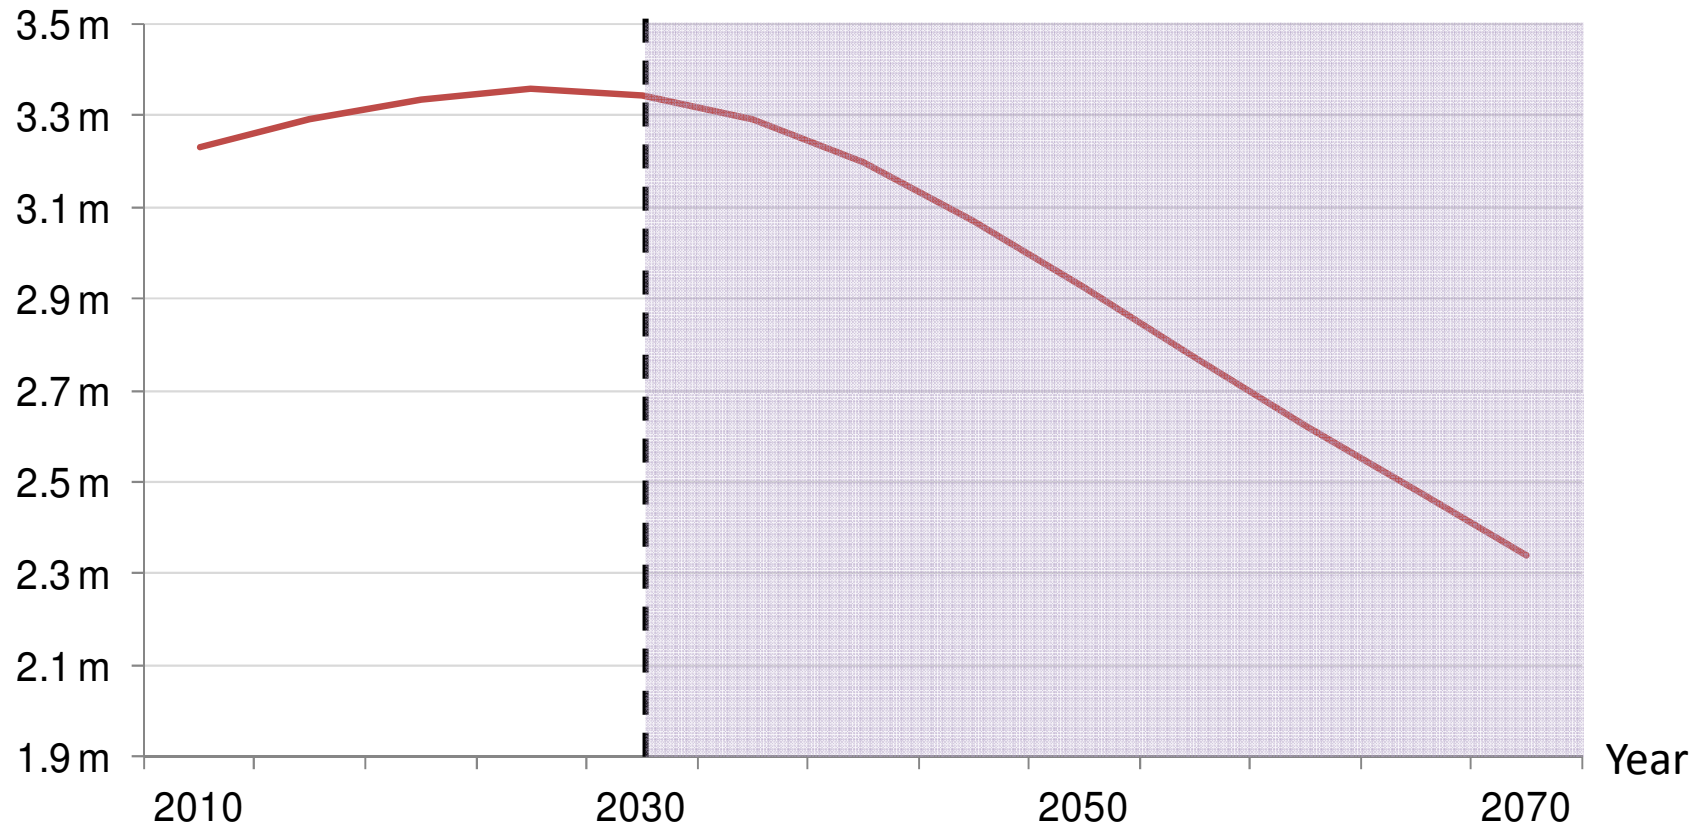

Shrinking Citizen Population

Citizen Population

Median age	39	47	53	55
-------------------	-----------	-----------	-----------	-----------

Note: Assuming current birth rates and 'no immigration' from 2011 onwards